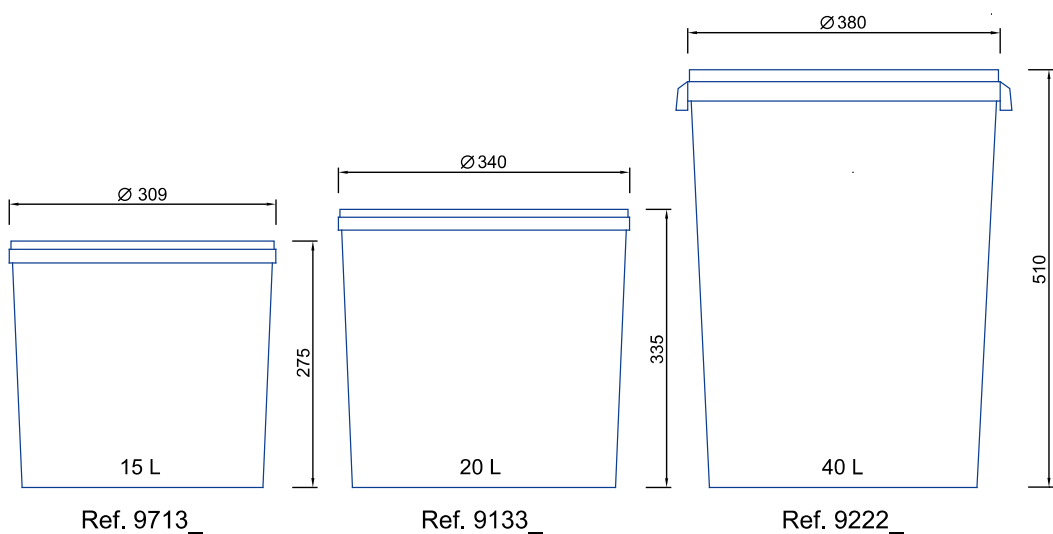

Balde com tampa inviolável
Tamper evident bucket
Envase con tapa inviolable

Ref. 9561_

Balde rectangular
Oblong bucket
Cubo oblongo