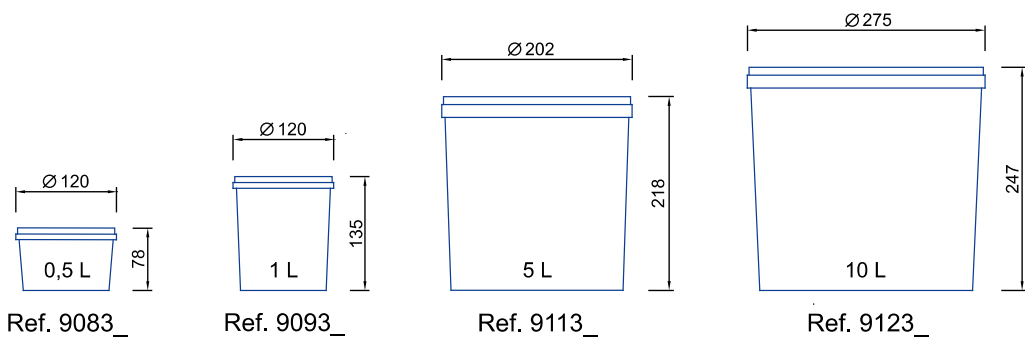

Balde com tampa inviolável
Tamper evident bucket
Envase con tapa inviolable

Ref. 9561_

Balde rectangular
Oblong bucket
Cubo oblongo