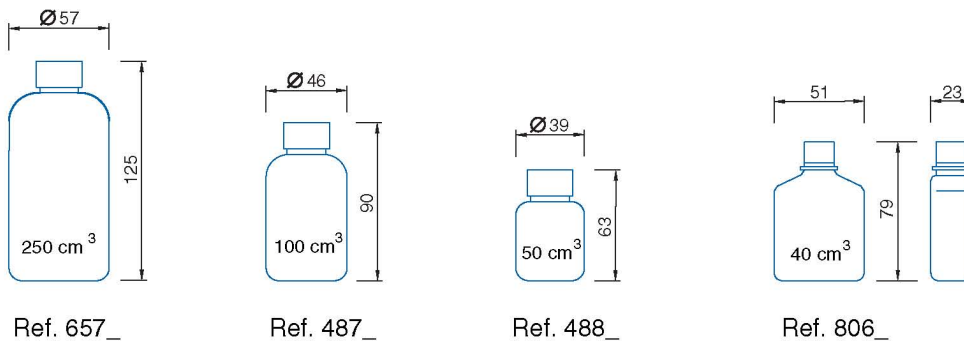

Frascos com tampa inviolável de pressão
Tamper evident bottles with snap-on closure
Envases con tapa inviolable

Frascos com tampa de rosca
Bottles with threaded closure
Envases con tapa de rosca

Ref. 929_

Ref. 930_

Ref. 931_

Embalagens com tampa inviolável de rosca
Tamper evident containers with threaded closure
Envases con tapa de rosca inviolable