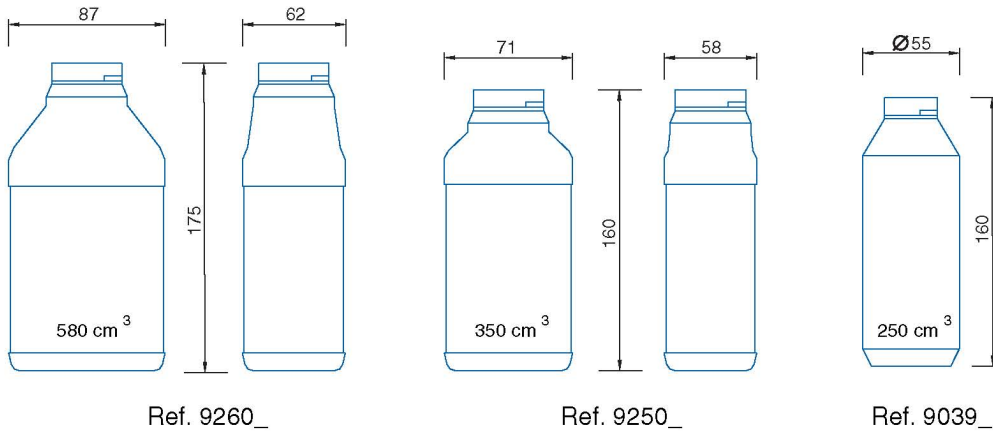

Frascos com tampa inviolável de pressão
Tamper evident bottles with snap-on closure
Envases con tapa inviolable

Frascos com tampa de rosca
Bottles with threaded closure
Envases con tapa de rosca

Ref. 929_

Ref. 930_

Ref. 931_

Embalagens com tampa inviolável de rosca
Tamper evident containers with threaded closure
Envases con tapa de rosca inviolable